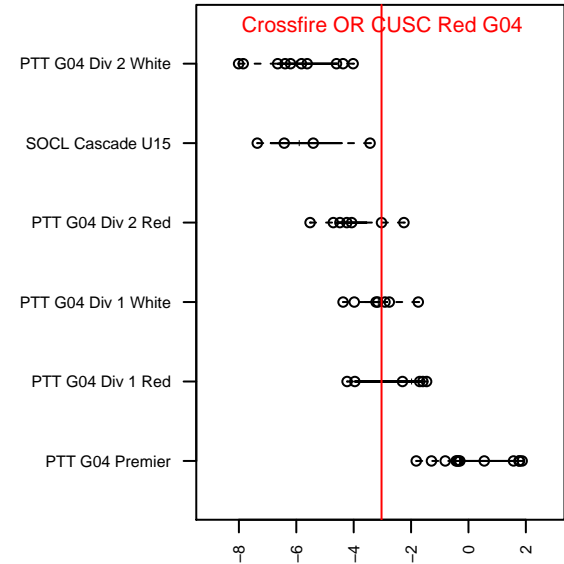

Crossfire OR CUSC Red G04

Crossfire Oregon
 Clackamas, OR
 G04 total strength=894
 attack=1.41 defense=1.36
 fall league = PTT G04 Div 2 Red
 notes= Sale 2015

alt names used:
 CLACKAMAS UNITED SCCUSC RED 2004
 CUSC Red G04
 CUSC 04 Red
 CUSC 04G Energy

Venues played:
 2016 PCU Summer Classic U13 Bronze
 2016 Mt Hood Challenge U13 Bronze
 2016 Summer Slam Silver/Bronze U13
 2016 PTT G04 Division 2 Red

Crossfire OR CUSC Red G04
 Dots are actual minus expected GF (blue circles) and GA (red triangles).
 Blue line is smoothed change in attack strength. Red is smoothed change in defense strength.

**attack and defense variance (black dot)
relative to other teams
and top 10 in region**

**attack and defense rating
relative to others at age
and all opponents in last 13 months**

Performance relative to 13 month average