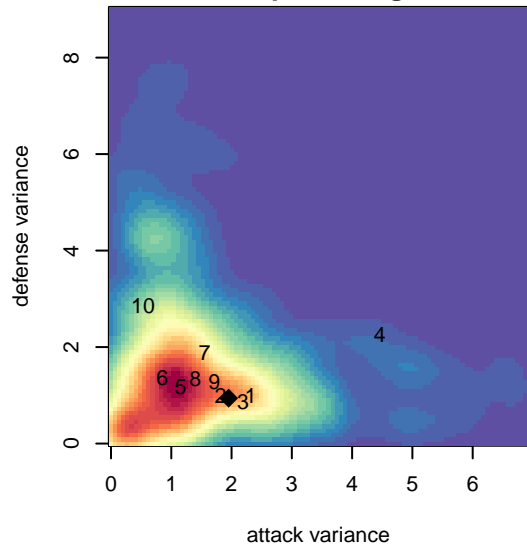

Crossfire OR CUSC Red G04

Crossfire Oregon
 Clackamas, OR
 G04 total strength=894
 attack=1.41 defense=1.36
 fall league = PTT G04 Div 2 Red
 notes= Sale 2015

alt names used:
 CLACKAMAS UNITED SCCUSC RED 2004
 CUSC Red G04
 CUSC 04 Red
 CUSC 04G Energy

Venues played:
 2016 PCU Summer Classic U13 Bronze
 2016 Mt Hood Challenge U13 Bronze
 2016 Summer Slam Silver/Bronze U13
 2016 PTT G04 Division 2 Red

Crossfire OR CUSC Red G04
 Dots are actual minus expected GF (blue circles) and GA (red triangles).
 Blue line is smoothed change in attack strength. Red is smoothed change in defense strength.

**attack and defense variance (black dot)
relative to other teams
and top 10 in region**

**attack and defense rating
relative to others at age
and all opponents in last 13 months**

Performance relative to 13 month average